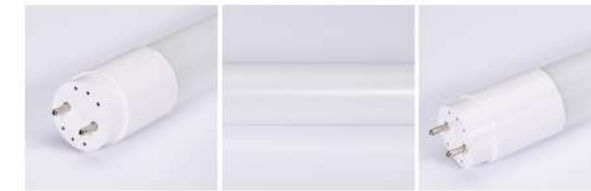

Model: LED Tube Light-011

SPECIFICATIONS

Power: 16W/18W/20W/22W/24W

Voltage: 165~265V/AC

Lumens: 100LM/W

CRI: >70Ra

PF: 0.6

Material: PC

Colour Temp: 3000K/4000K/6500K

Dimension:L1200mm